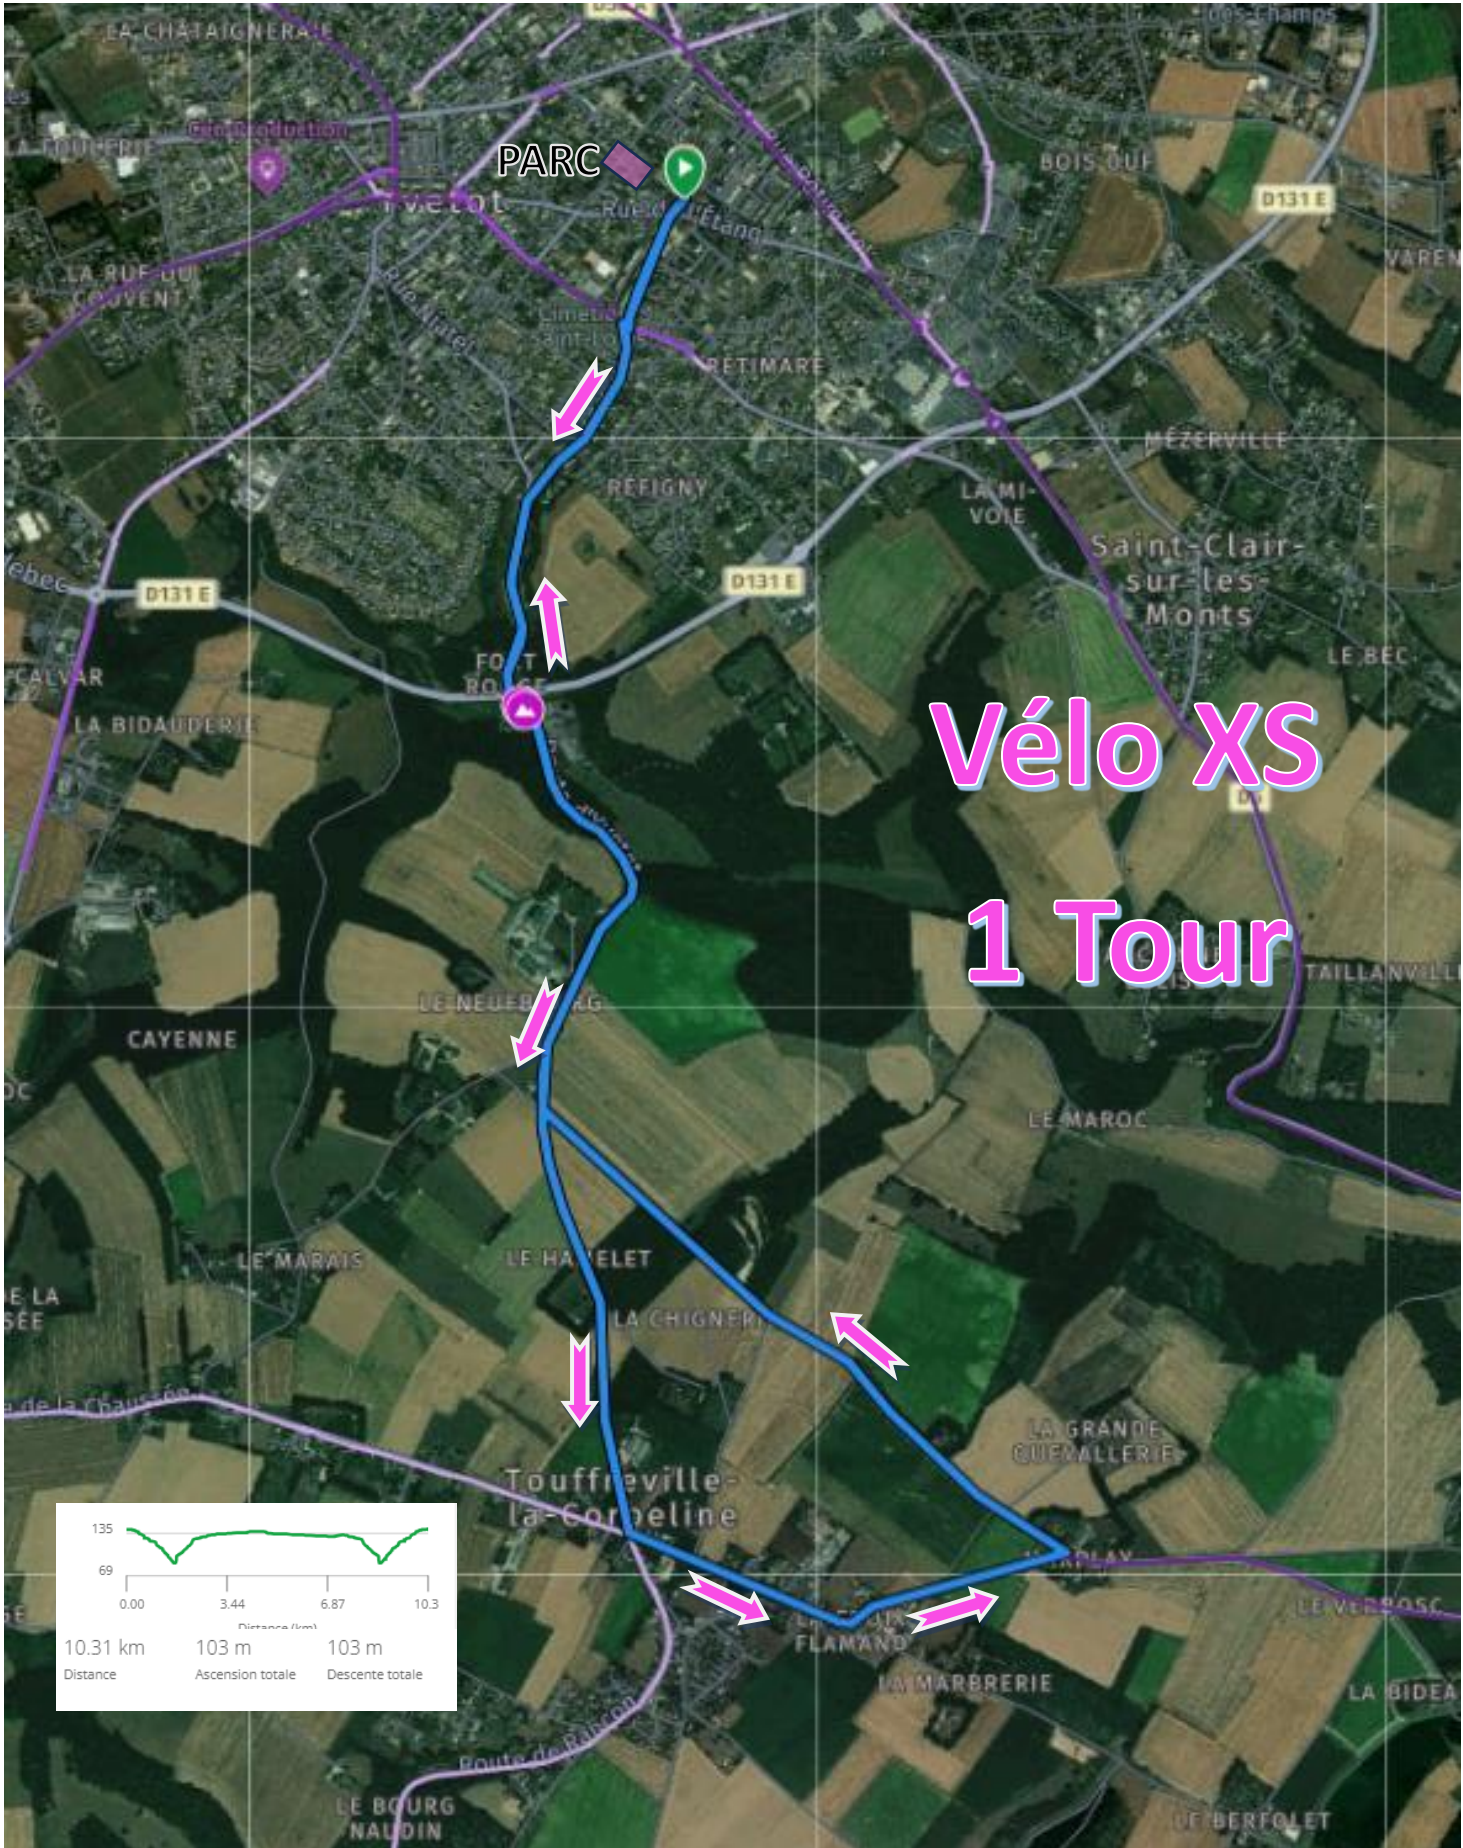

CAP 1 XS (2.5 km)

1 tour

# Vélo XS 1 Tour